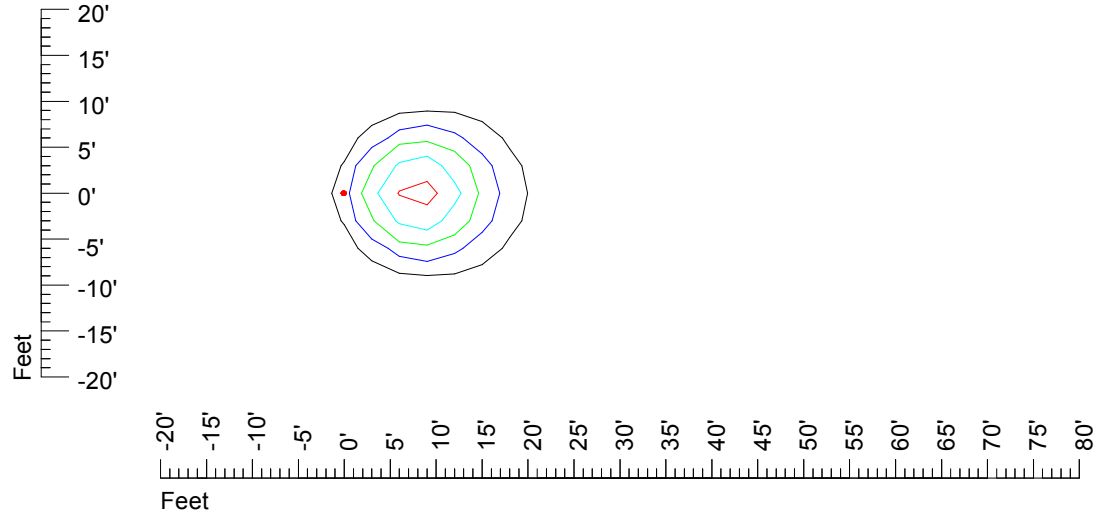

Mounting height 15' Tilt 30°