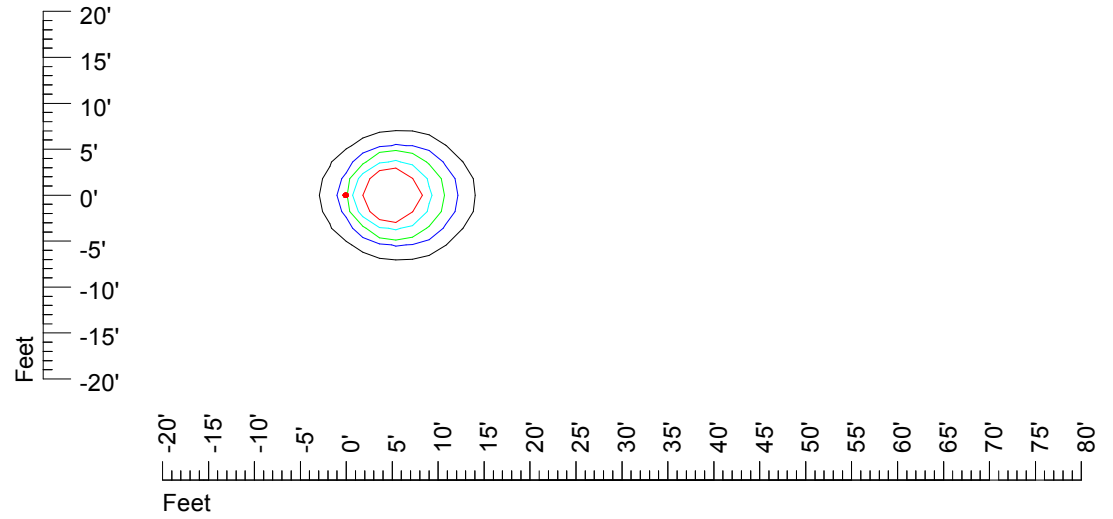

IES Photometric files MR16 LED 12v4w H368C-10

Isoline template 7' mounting height

Isoline values — 0.1 fc — 0.25 fc — 0.5 fc — 1.0 fc — 2.0 fc

Mounting height 7' Tilt 0°

Mounting height 7' Tilt 30°

Mounting height 7' Tilt 15°

Mounting height 7' Tilt 45°

IES Photometric files MR16 LED 12v4w H368C-10

Isoline template 9' mounting height

Isoline values — 0.1 fc — 0.25 fc — 0.5 fc — 1.0 fc — 2.0 fc

Mounting height 9' Tilt 0°

Mounting height 9' Tilt 30°

Mounting height 9' Tilt 15°

Mounting height 9' Tilt 45°

IES Photometric files MR16 LED 12v4w H368C-10

Isoline template 11' mounting height

Isoline values — 0.1 fc — 0.25 fc — 0.5 fc — 1.0 fc — 2.0 fc

Mounting height 11' Tilt 0°