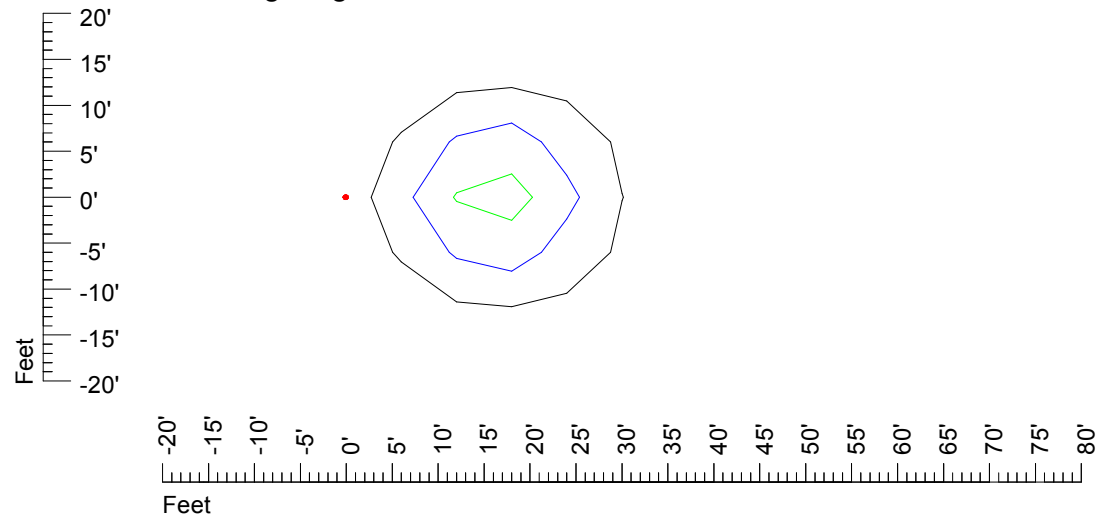

Mounting height 20' Tilt 0°

Mounting height 20' Tilt 30°

Mounting height 20' Tilt 15°

Mounting height 20' Tilt 45°

IES Photometric files MR16 LED 12v4w H368C-10

Isoline template 25' mounting height

Isoline values — 0.1 fc — 0.25 fc — 0.5 fc — 1.0 fc — 2.0 fc

Mounting height 25' Tilt 0°

Mounting height 25' Tilt 30°

Mounting height 25' Tilt 15°

Mounting height 25' Tilt 45°

IES Photometric files MR16 LED 12v4w H368C-10

Isoline template 30' mounting height

Isoline values — 0.1 fc — 0.25 fc — 0.5 fc — 1.0 fc — 2.0 fc

Mounting height 30' Tilt 0°

Mounting height 30' Tilt 30°

Mounting height 30' Tilt 15°

Mounting height 30' Tilt 45°