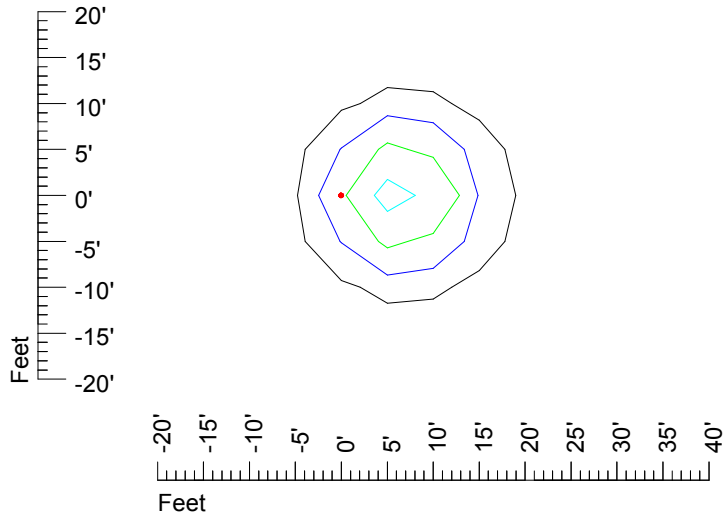

Mounting height 11' Tilt 30°

Mounting height 11' Tilt 15°

Mounting height 11' Tilt 45°

IES Photometric files MR16 LED 12v4w H368C-10

Isoline template 15' mounting height

Isoline values — 0.1 fc — 0.25 fc — 0.5 fc — 1.0 fc — 2.0 fc

Mounting height 15' Tilt 0°

Mounting height 15' Tilt 30°

Mounting height 15' Tilt 15°

Mounting height 15' Tilt 45°

IES Photometric files MR16 LED 12v4w H368C-10

Isoline template 20' mounting height

Isoline values — 0.1 fc — 0.25 fc — 0.5 fc — 1.0 fc — 2.0 fc

Mounting height 20' Tilt 0°

Mounting height 20' Tilt 30°

Mounting height 20' Tilt 15°

Mounting height 20' Tilt 45°

IES Photometric files MR16 LED 12v4w H368C-10

Isoline template 25' mounting height

Isoline values — 0.1 fc — 0.25 fc — 0.5 fc — 1.0 fc — 2.0 fc

Mounting height 25' Tilt 0°

Mounting height 25' Tilt 30°

Mounting height 25' Tilt 15°

Mounting height 25' Tilt 45°

IES Photometric files MR16 LED 12v4w H368C-10

Isoline template 30' mounting height

Isoline values — 0.1 fc — 0.25 fc — 0.5 fc — 1.0 fc — 2.0 fc