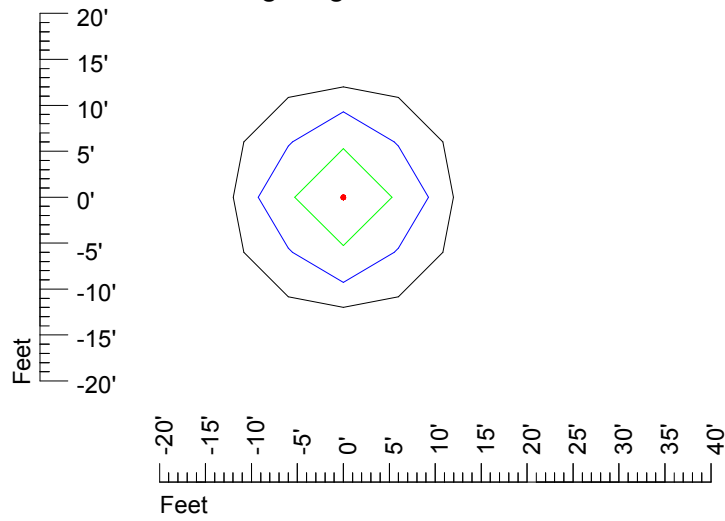

IES Photometric files MR16 LED 12v4w H368C-10

Isoline template 30' mounting height

Isoline values — 0.1 fc — 0.25 fc — 0.5 fc — 1.0 fc — 2.0 fc

Mounting height 30' Tilt 0°