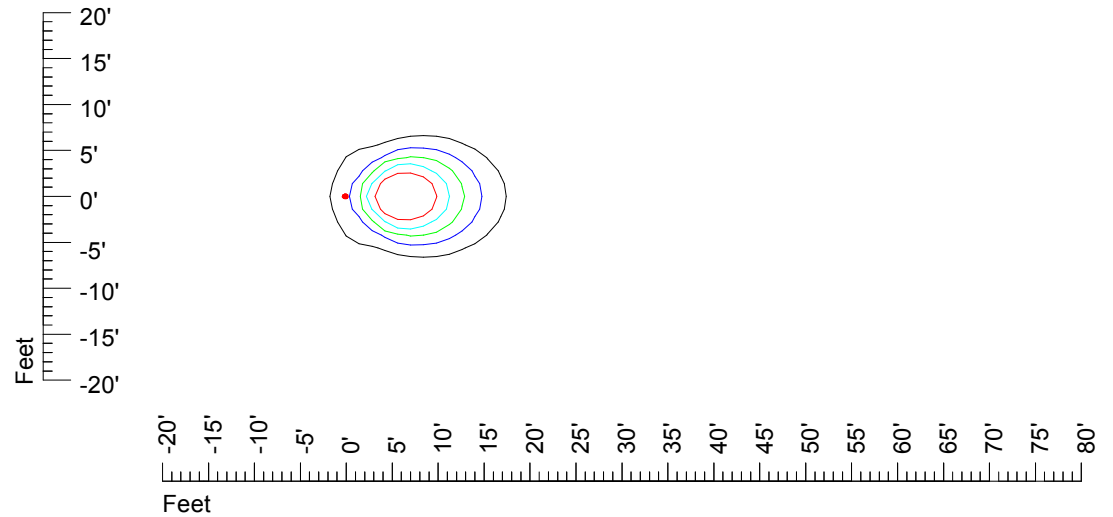

IES Photometric files MR16 LED 12v4w H368C-10

Isoline template 7' mounting height

Isoline values — 0.1 fc — 0.25 fc — 0.5 fc — 1.0 fc — 2.0 fc

Mounting height 7' Tilt 0°

Mounting height 7' Tilt 30°

Mounting height 7' Tilt 15°

Mounting height 7' Tilt 45°

IES Photometric files MR16 LED 12v4w H368C-10

Isoline template 9' mounting height

Isoline values — 0.1 fc — 0.25 fc — 0.5 fc — 1.0 fc — 2.0 fc

Mounting height 9' Tilt 0°

Mounting height 9' Tilt 30°

Mounting height 9' Tilt 15°

Mounting height 9' Tilt 45°

IES Photometric files MR16 LED 12v4w H368C-10

Isoline template 11' mounting height

Isoline values — 0.1 fc — 0.25 fc — 0.5 fc — 1.0 fc — 2.0 fc

Mounting height 11' Tilt 0°