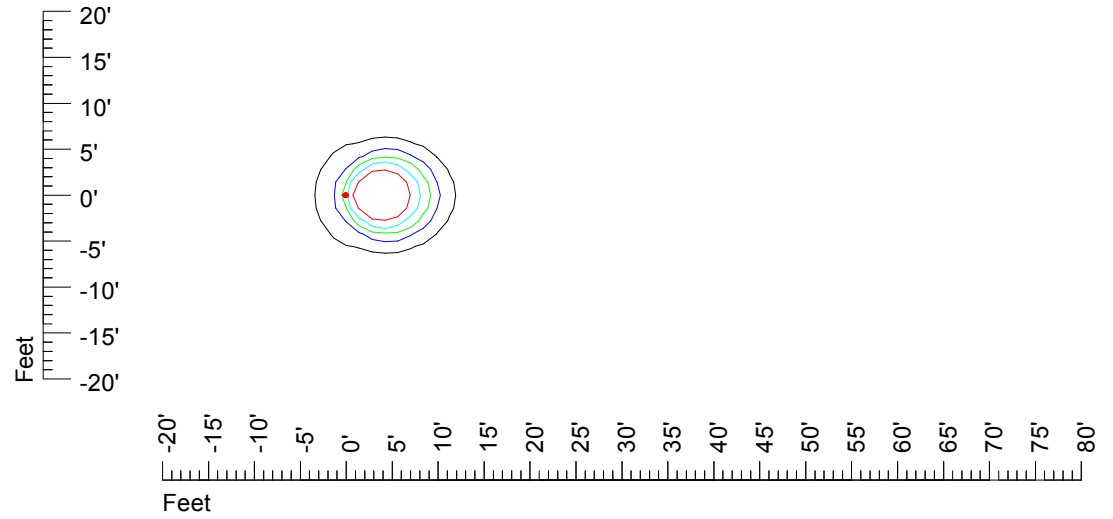

IES Photometric files MR16 LED 12v4w H368C-10

Isoline template 7' mounting height

Isoline values — 0.1 fc — 0.25 fc — 0.5 fc — 1.0 fc — 2.0 fc

Mounting height 7' Tilt 0°

Mounting height 7' Tilt 30°

Mounting height 7' Tilt 15°

Mounting height 7' Tilt 45°

IES Photometric files MR16 LED 12v4w H368C-10

Isoline template 9' mounting height

Isoline values — 0.1 fc — 0.25 fc — 0.5 fc — 1.0 fc — 2.0 fc

Mounting height 9' Tilt 0°

Mounting height 9' Tilt 30°

Mounting height 9' Tilt 15°

Mounting height 9' Tilt 45°

IES Photometric files MR16 LED 12v4w H368C-10

Isoline template 11' mounting height

Isoline values — 0.1 fc — 0.25 fc — 0.5 fc — 1.0 fc — 2.0 fc

Mounting height 11' Tilt 0°