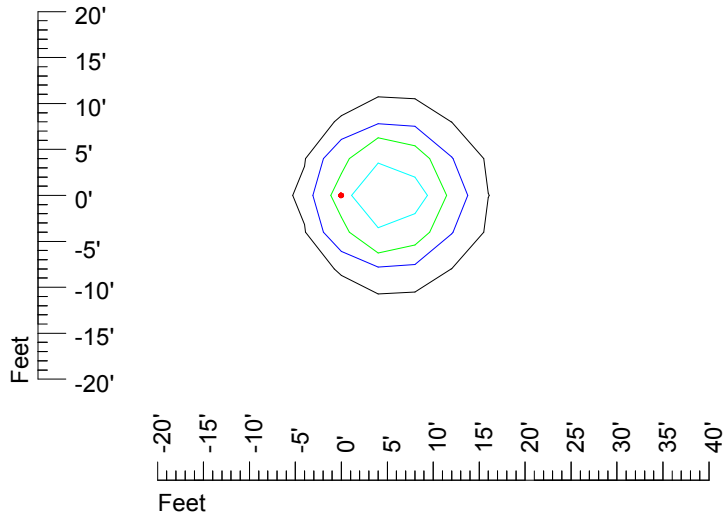

IES Photometric files MR16 LED 12v4w H368C-10

Isoline template 7' mounting height

Isoline values — 0.1 fc — 0.25 fc — 0.5 fc — 1.0 fc — 2.0 fc

Mounting height 7' Tilt 0°

Mounting height 7' Tilt 30°

Mounting height 7' Tilt 15°

Mounting height 11' Tilt 30°

Mounting height 11' Tilt 15°

Mounting height 11' Tilt 45°

IES Photometric files MR16 LED 12v4w H368C-10

Isoline template 15' mounting height

Isoline values — 0.1 fc — 0.25 fc — 0.5 fc — 1.0 fc — 2.0 fc

Mounting height 15' Tilt 0°

Mounting height 15' Tilt 30°

Mounting height 15' Tilt 15°

Mounting height 15' Tilt 45°

IES Photometric files MR16 LED 12v4w H368C-10

Isoline template 20' mounting height

Isoline values — 0.1 fc — 0.25 fc — 0.5 fc — 1.0 fc — 2.0 fc

Mounting height 20' Tilt 0°

Mounting height 20' Tilt 30°

Mounting height 20' Tilt 15°

Mounting height 20' Tilt 45°

IES Photometric files MR16 LED 12v4w H368C-10

Isoline template 25' mounting height

Isoline values — 0.1 fc — 0.25 fc — 0.5 fc — 1.0 fc — 2.0 fc