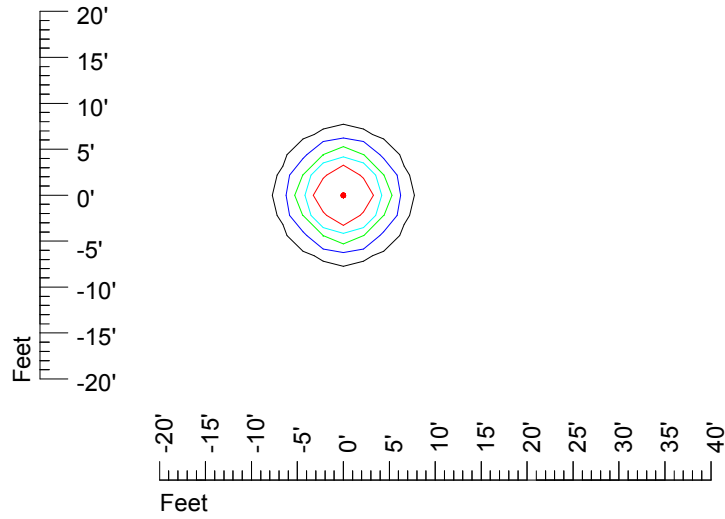

IES Photometric files MR16 LED 12v4w H368C-10

Isoline template 7' mounting height

Isoline values — 0.1 fc — 0.25 fc — 0.5 fc — 1.0 fc — 2.0 fc

Mounting height 7' Tilt 0°

Mounting height 7' Tilt 30°

Mounting height 7' Tilt 15°

Mounting height 7' Tilt 45°

IES Photometric files MR16 LED 12v4w H368C-10

Isoline template 9' mounting height

Isoline values — 0.1 fc — 0.25 fc — 0.5 fc — 1.0 fc — 2.0 fc

Mounting height 9' Tilt 0°

Mounting height 9' Tilt 30°

Mounting height 9' Tilt 15°

Mounting height 9' Tilt 45°

IES Photometric files MR16 LED 12v4w H368C-10

Isoline template 11' mounting height

Isoline values — 0.1 fc — 0.25 fc — 0.5 fc — 1.0 fc — 2.0 fc

Mounting height 11' Tilt 0°

Mounting height 11' Tilt 30°

Mounting height 11' Tilt 15°

Mounting height 11' Tilt 45°

IES Photometric files MR16 LED 12v4w H368C-10

Isoline template 15' mounting height

Isoline values — 0.1 fc — 0.25 fc — 0.5 fc — 1.0 fc — 2.0 fc