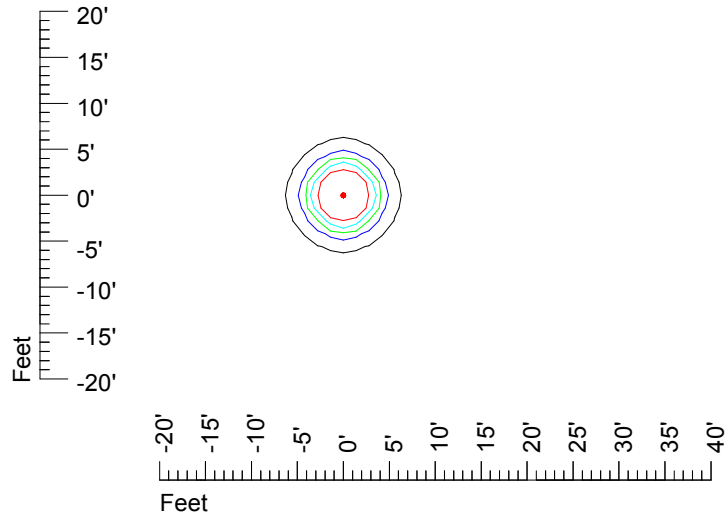

IES Photometric files MR16 LED 12v4w H368C-10

Isoline template 7' mounting height

Isoline values — 0.1 fc — 0.25 fc — 0.5 fc — 1.0 fc — 2.0 fc

Mounting height 7' Tilt 0°

Mounting height 7' Tilt 30°

Mounting height 7' Tilt 15°

Mounting height 7' Tilt 45°

IES Photometric files MR16 LED 12v4w H368C-10

Isoline template 9' mounting height

Isoline values — 0.1 fc — 0.25 fc — 0.5 fc — 1.0 fc — 2.0 fc

Mounting height 9' Tilt 0°

Mounting height 9' Tilt 30°

Mounting height 9' Tilt 15°

Mounting height 9' Tilt 45°

IES Photometric files MR16 LED 12v4w H368C-10

Isoline template 11' mounting height

Isoline values — 0.1 fc — 0.25 fc — 0.5 fc — 1.0 fc — 2.0 fc

Mounting height 11' Tilt 0°

Mounting height 11' Tilt 30°

Mounting height 11' Tilt 15°

Mounting height 11' Tilt 45°

IES Photometric files MR16 LED 12v4w H368C-10

Isoline template 15' mounting height

Isoline values — 0.1 fc — 0.25 fc — 0.5 fc — 1.0 fc — 2.0 fc