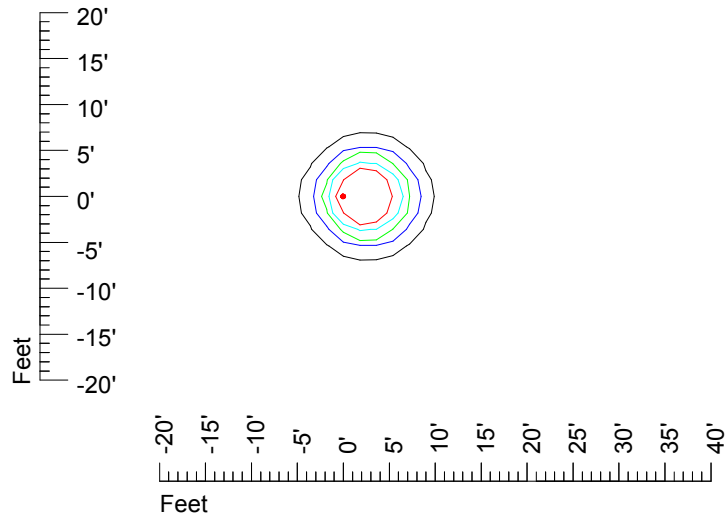

IES Photometric files MR16 LED 12v4w H368C-10

Isoline template 7' mounting height

Isoline values — 0.1 fc — 0.25 fc — 0.5 fc — 1.0 fc — 2.0 fc

Mounting height 7' Tilt 0°

Mounting height 7' Tilt 30°

Mounting height 7' Tilt 15°

Mounting height 7' Tilt 45°

IES Photometric files MR16 LED 12v4w H368C-10

Isoline template 9' mounting height

Isoline values — 0.1 fc — 0.25 fc — 0.5 fc — 1.0 fc — 2.0 fc

Mounting height 9' Tilt 0°

Mounting height 9' Tilt 30°

Mounting height 9' Tilt 15°

Mounting height 9' Tilt 45°

IES Photometric files MR16 LED 12v4w H368C-10

Isoline template 11' mounting height

Isoline values — 0.1 fc — 0.25 fc — 0.5 fc — 1.0 fc — 2.0 fc

Mounting height 11' Tilt 0°

Mounting height 11' Tilt 30°

Mounting height 11' Tilt 15°

Mounting height 11' Tilt 45°

IES Photometric files MR16 LED 12v4w H368C-10

Isoline template 15' mounting height

Isoline values — 0.1 fc — 0.25 fc — 0.5 fc — 1.0 fc — 2.0 fc