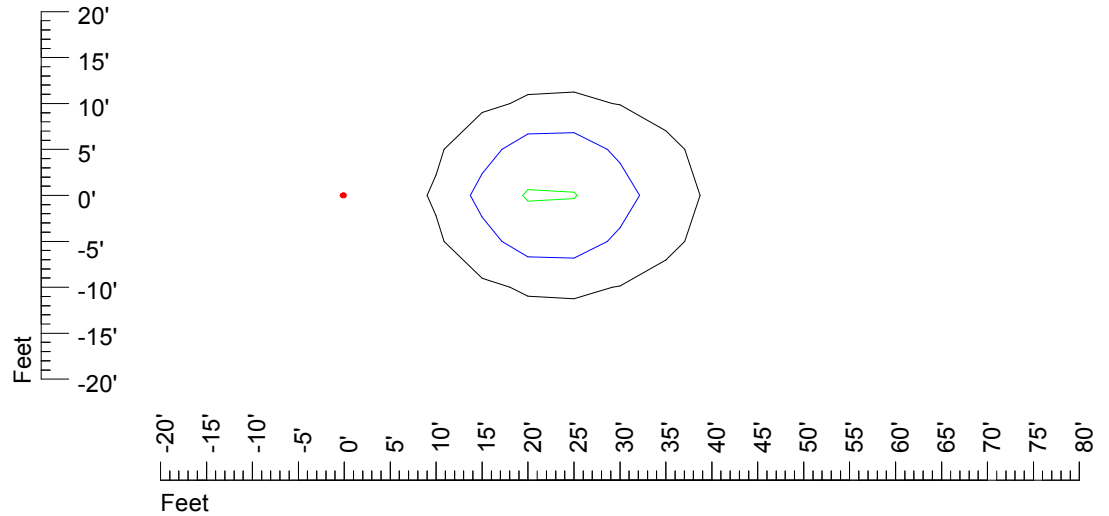

Mounting height 20' Tilt 0°

Mounting height 20' Tilt 30°

Mounting height 20' Tilt 15°

Mounting height 20' Tilt 45°

IES Photometric files MR16 LED 12v4w H368C-10

Isoline template 25' mounting height

Isoline values — 0.1 fc — 0.25 fc — 0.5 fc — 1.0 fc — 2.0 fc

Mounting height 25' Tilt 0°

Mounting height 25' Tilt 30°

Mounting height 25' Tilt 15°

Mounting height 25' Tilt 45°

IES Photometric files MR16 LED 12v4w H368C-10

Isoline template 30' mounting height

Isoline values — 0.1 fc — 0.25 fc — 0.5 fc — 1.0 fc — 2.0 fc

Mounting height 30' Tilt 0°

Mounting height 30' Tilt 30°

Mounting height 30' Tilt 15°

Mounting height 30' Tilt 45°