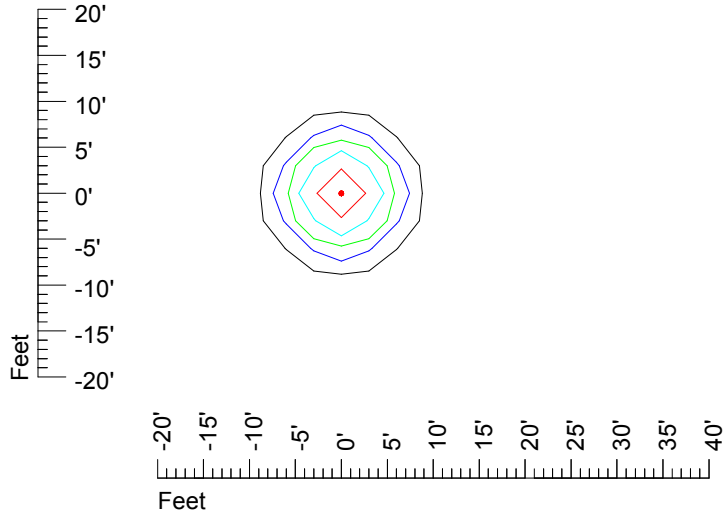

IES Photometric files MR16 LED 12v4w H368C-10

Isoline template 15' mounting height

Isoline values — 0.1 fc — 0.25 fc — 0.5 fc — 1.0 fc — 2.0 fc

Mounting height 15' Tilt 0°