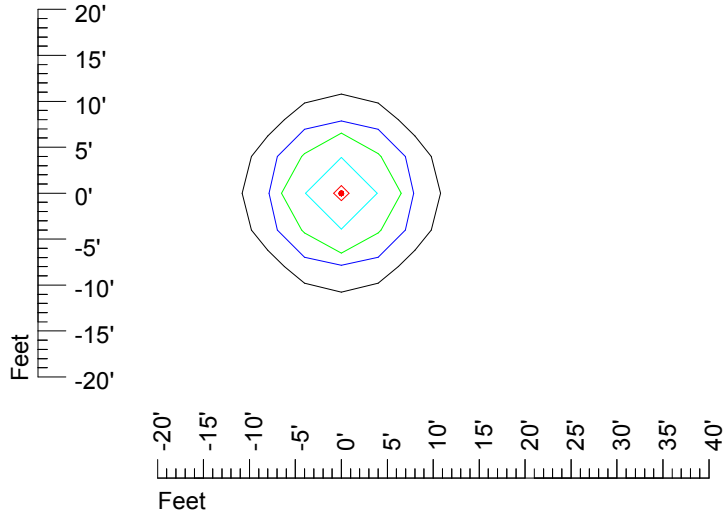

IES Photometric files MR16 LED 12v4w H368C-10

Isoline template 7' mounting height

Isoline values — 0.1 fc — 0.25 fc — 0.5 fc — 1.0 fc — 2.0 fc

Mounting height 7' Tilt 0°

Mounting height 7' Tilt 30°

Mounting height 7' Tilt 15°

Mounting height 11' Tilt 30°

Mounting height 11' Tilt 15°

Mounting height 11' Tilt 45°

IES Photometric files MR16 LED 12v4w H368C-10

Isoline template 15' mounting height

Isoline values — 0.1 fc — 0.25 fc — 0.5 fc — 1.0 fc — 2.0 fc

Mounting height 15' Tilt 0°

Mounting height 15' Tilt 30°

Mounting height 15' Tilt 15°

Mounting height 15' Tilt 45°

IES Photometric files MR16 LED 12v4w H368C-10

Isoline template 20' mounting height

Isoline values — 0.1 fc — 0.25 fc — 0.5 fc — 1.0 fc — 2.0 fc

Mounting height 20' Tilt 0°

Mounting height 20' Tilt 30°

Mounting height 20' Tilt 15°

Mounting height 20' Tilt 45°

IES Photometric files MR16 LED 12v4w H368C-10

Isoline template 25' mounting height

Isoline values — 0.1 fc — 0.25 fc — 0.5 fc — 1.0 fc — 2.0 fc