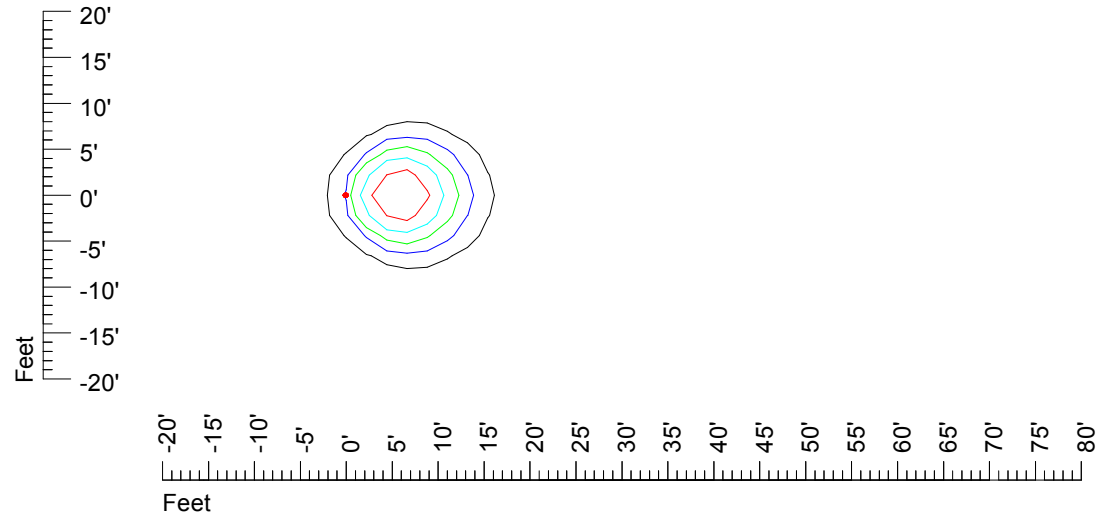

IES Photometric files MR16 LED 12v4w H368C-10

Isoline template 7' mounting height

Isoline values — 0.1 fc — 0.25 fc — 0.5 fc — 1.0 fc — 2.0 fc

Mounting height 7' Tilt 0°

Mounting height 7' Tilt 30°

Mounting height 7' Tilt 15°

Mounting height 7' Tilt 45°

IES Photometric files MR16 LED 12v4w H368C-10

Isoline template 9' mounting height

Isoline values — 0.1 fc — 0.25 fc — 0.5 fc — 1.0 fc — 2.0 fc

Mounting height 9' Tilt 0°

Mounting height 9' Tilt 30°

Mounting height 9' Tilt 15°

Mounting height 9' Tilt 45°

IES Photometric files MR16 LED 12v4w H368C-10

Isoline template 11' mounting height

Isoline values — 0.1 fc — 0.25 fc — 0.5 fc — 1.0 fc — 2.0 fc

Mounting height 11' Tilt 0°

Mounting height 11' Tilt 30°

Mounting height 11' Tilt 15°

Mounting height 11' Tilt 45°

IES Photometric files MR16 LED 12v4w H368C-10

Isoline template 15' mounting height

Isoline values — 0.1 fc — 0.25 fc — 0.5 fc — 1.0 fc — 2.0 fc