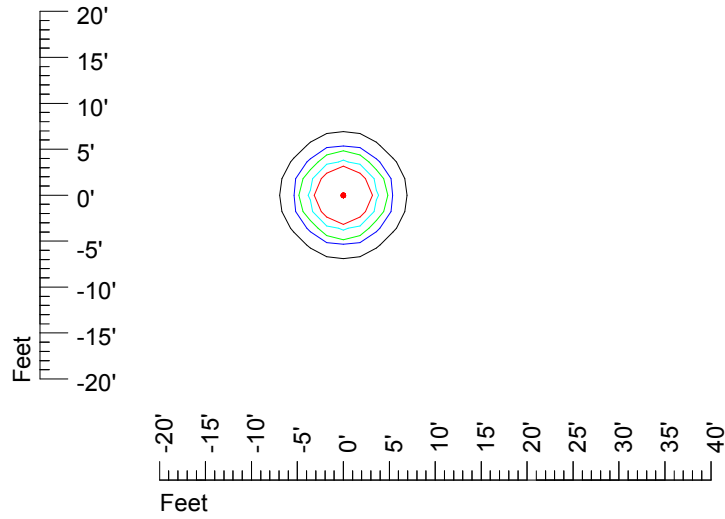

IES Photometric files MR16 LED 12v4w H368C-10

Isoline template 7' mounting height

Isoline values — 0.1 fc — 0.25 fc — 0.5 fc — 1.0 fc — 2.0 fc

Mounting height 7' Tilt 0°

Mounting height 7' Tilt 30°

Mounting height 7' Tilt 15°

Mounting height 7' Tilt 45°

IES Photometric files MR16 LED 12v4w H368C-10

Isoline template 9' mounting height

Isoline values — 0.1 fc — 0.25 fc — 0.5 fc — 1.0 fc — 2.0 fc

Mounting height 9' Tilt 0°

Mounting height 9' Tilt 30°

Mounting height 9' Tilt 15°

Mounting height 9' Tilt 45°

IES Photometric files MR16 LED 12v4w H368C-10

Isoline template 11' mounting height

Isoline values — 0.1 fc — 0.25 fc — 0.5 fc — 1.0 fc — 2.0 fc

Mounting height 11' Tilt 0°

Mounting height 11' Tilt 30°

Mounting height 11' Tilt 15°

Mounting height 11' Tilt 45°

IES Photometric files MR16 LED 12v4w H368C-10

Isoline template 15' mounting height

Isoline values — 0.1 fc — 0.25 fc — 0.5 fc — 1.0 fc — 2.0 fc