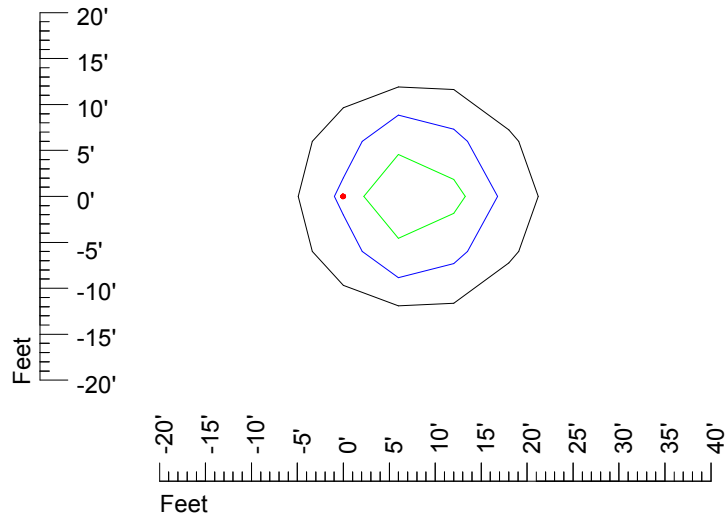

Mounting height 30' Tilt 15°