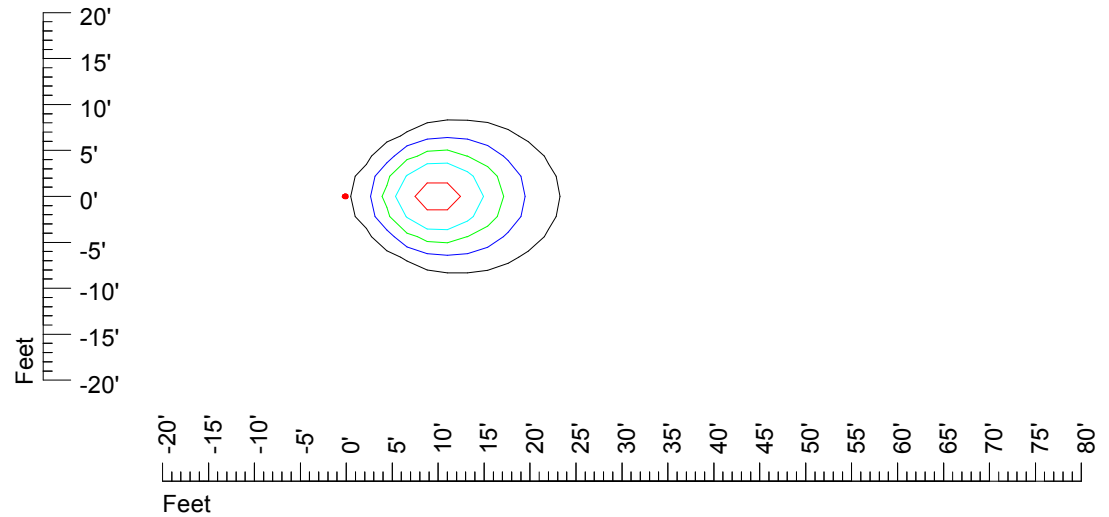

IES Photometric files MR16 LED 12v4w H368C-10

Isoline template 7' mounting height

Isoline values — 0.1 fc — 0.25 fc — 0.5 fc — 1.0 fc — 2.0 fc

Mounting height 7' Tilt 0°

Mounting height 7' Tilt 30°

Mounting height 7' Tilt 15°

Mounting height 7' Tilt 45°

IES Photometric files MR16 LED 12v4w H368C-10

Isoline template 9' mounting height

Isoline values — 0.1 fc — 0.25 fc — 0.5 fc — 1.0 fc — 2.0 fc

Mounting height 9' Tilt 0°

Mounting height 9' Tilt 30°

Mounting height 9' Tilt 15°

Mounting height 9' Tilt 45°

IES Photometric files MR16 LED 12v4w H368C-10

Isoline template 11' mounting height

Isoline values — 0.1 fc — 0.25 fc — 0.5 fc — 1.0 fc — 2.0 fc

Mounting height 11' Tilt 0°

Mounting height 11' Tilt 30°

Mounting height 11' Tilt 15°

Mounting height 11' Tilt 45°

IES Photometric files MR16 LED 12v4w H368C-10

Isoline template 15' mounting height

Isoline values — 0.1 fc — 0.25 fc — 0.5 fc — 1.0 fc — 2.0 fc