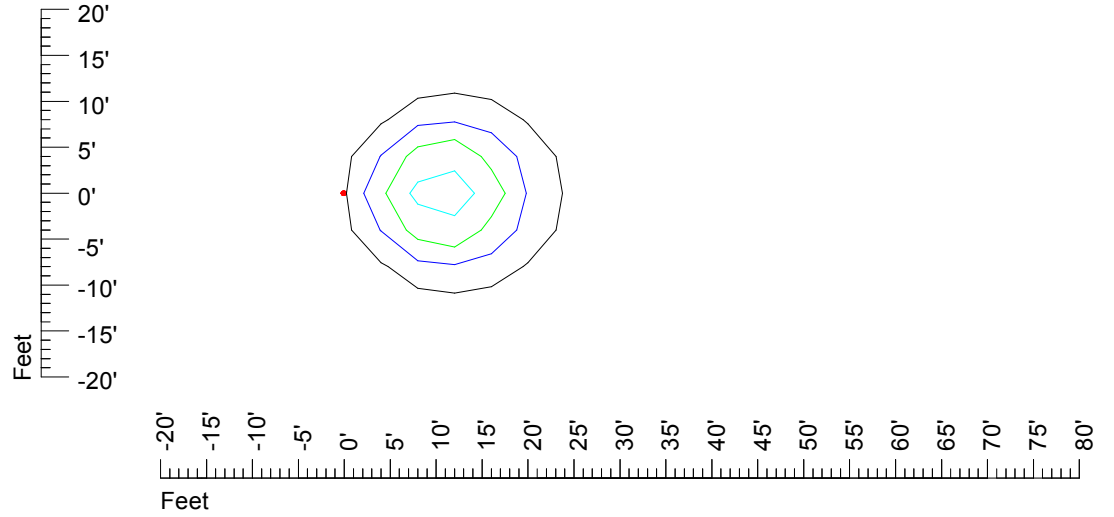

Mounting height 20' Tilt 30°