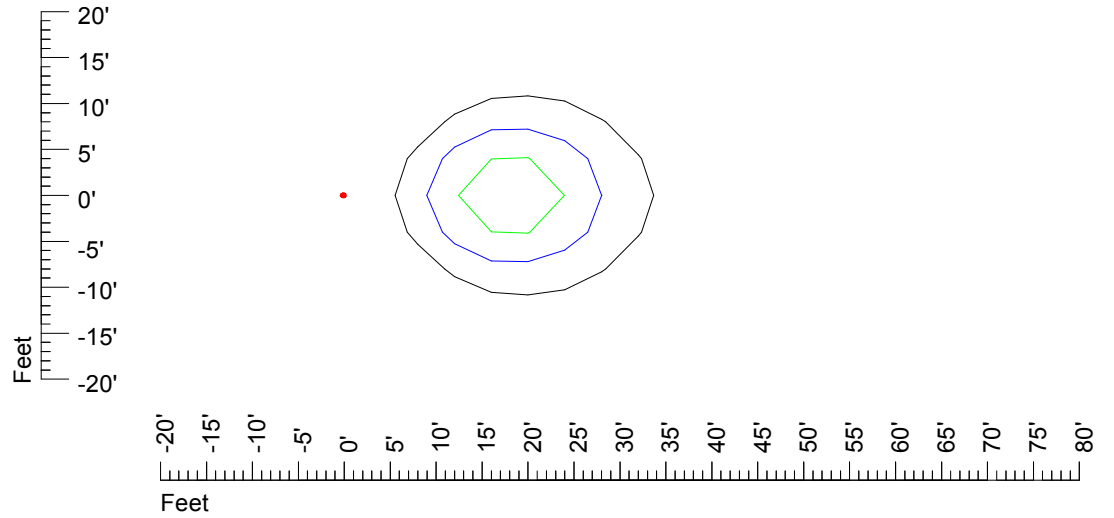

Mounting height 11' Tilt 30°

Mounting height 11' Tilt 15°

Mounting height 11' Tilt 45°

IES Photometric files MR16 LED 12v4w H368C-10

Isoline template 15' mounting height

Isoline values — 0.1 fc — 0.25 fc — 0.5 fc — 1.0 fc — 2.0 fc

Mounting height 15' Tilt 0°

Mounting height 15' Tilt 30°

Mounting height 15' Tilt 15°

Mounting height 15' Tilt 45°

IES Photometric files MR16 LED 12v4w H368C-10

Isoline template 20' mounting height

Isoline values — 0.1 fc — 0.25 fc — 0.5 fc — 1.0 fc — 2.0 fc

Mounting height 20' Tilt 0°

Mounting height 20' Tilt 30°

Mounting height 20' Tilt 15°

Mounting height 20' Tilt 45°

IES Photometric files MR16 LED 12v4w H368C-10

Isoline template 25' mounting height

Isoline values — 0.1 fc — 0.25 fc — 0.5 fc — 1.0 fc — 2.0 fc

Mounting height 25' Tilt 0°

Mounting height 25' Tilt 30°

Mounting height 25' Tilt 15°

Mounting height 25' Tilt 45°

IES Photometric files MR16 LED 12v4w H368C-10

Isoline template 30' mounting height

Isoline values — 0.1 fc — 0.25 fc — 0.5 fc — 1.0 fc — 2.0 fc