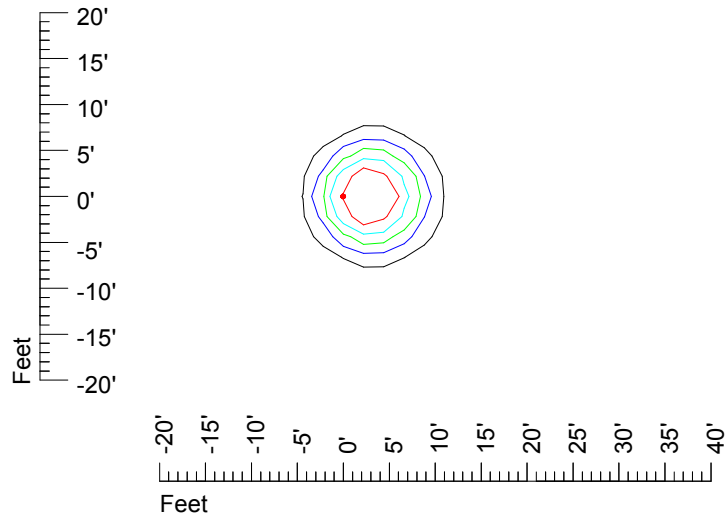

IES Photometric files MR16 LED 12v4w H368C-10

Isoline template 7' mounting height

Isoline values — 0.1 fc — 0.25 fc — 0.5 fc — 1.0 fc — 2.0 fc

Mounting height 7' Tilt 0°

Mounting height 7' Tilt 30°

Mounting height 7' Tilt 15°

Mounting height 7' Tilt 45°

IES Photometric files MR16 LED 12v4w H368C-10

Isoline template 9' mounting height

Isoline values — 0.1 fc — 0.25 fc — 0.5 fc — 1.0 fc — 2.0 fc

Mounting height 9' Tilt 0°

Mounting height 9' Tilt 30°

Mounting height 9' Tilt 15°

Mounting height 9' Tilt 45°

IES Photometric files MR16 LED 12v4w H368C-10

Isoline template 11' mounting height

Isoline values — 0.1 fc — 0.25 fc — 0.5 fc — 1.0 fc — 2.0 fc

Mounting height 11' Tilt 0°

Mounting height 11' Tilt 30°

Mounting height 11' Tilt 15°

Mounting height 11' Tilt 45°

IES Photometric files MR16 LED 12v4w H368C-10

Isoline template 15' mounting height

Isoline values — 0.1 fc — 0.25 fc — 0.5 fc — 1.0 fc — 2.0 fc