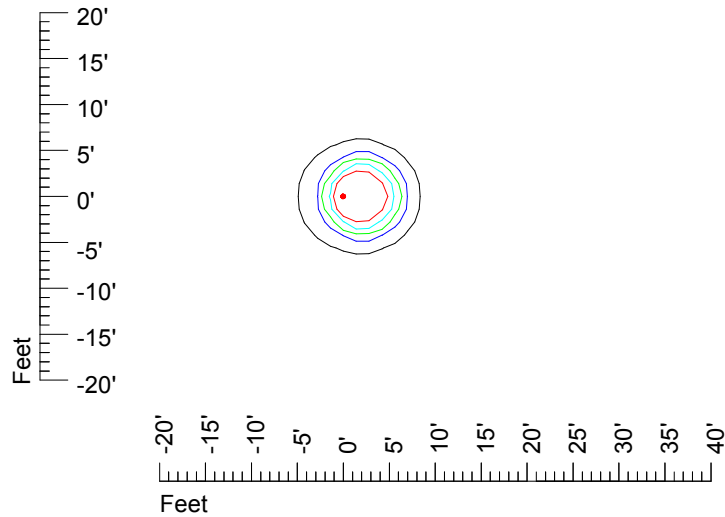

IES Photometric files MR16 LED 12v4w H368C-10

Isoline template 7' mounting height

Isoline values — 0.1 fc — 0.25 fc — 0.5 fc — 1.0 fc — 2.0 fc

Mounting height 7' Tilt 0°

Mounting height 7' Tilt 30°

Mounting height 7' Tilt 15°

Mounting height 7' Tilt 45°

IES Photometric files MR16 LED 12v4w H368C-10

Isoline template 9' mounting height

Isoline values — 0.1 fc — 0.25 fc — 0.5 fc — 1.0 fc — 2.0 fc

Mounting height 9' Tilt 0°

Mounting height 9' Tilt 30°

Mounting height 9' Tilt 15°

Mounting height 9' Tilt 45°

IES Photometric files MR16 LED 12v4w H368C-10

Isoline template 11' mounting height

Isoline values — 0.1 fc — 0.25 fc — 0.5 fc — 1.0 fc — 2.0 fc

Mounting height 11' Tilt 0°

Mounting height 11' Tilt 30°

Mounting height 11' Tilt 15°

Mounting height 11' Tilt 45°

IES Photometric files MR16 LED 12v4w H368C-10

Isoline template 15' mounting height

Isoline values — 0.1 fc — 0.25 fc — 0.5 fc — 1.0 fc — 2.0 fc