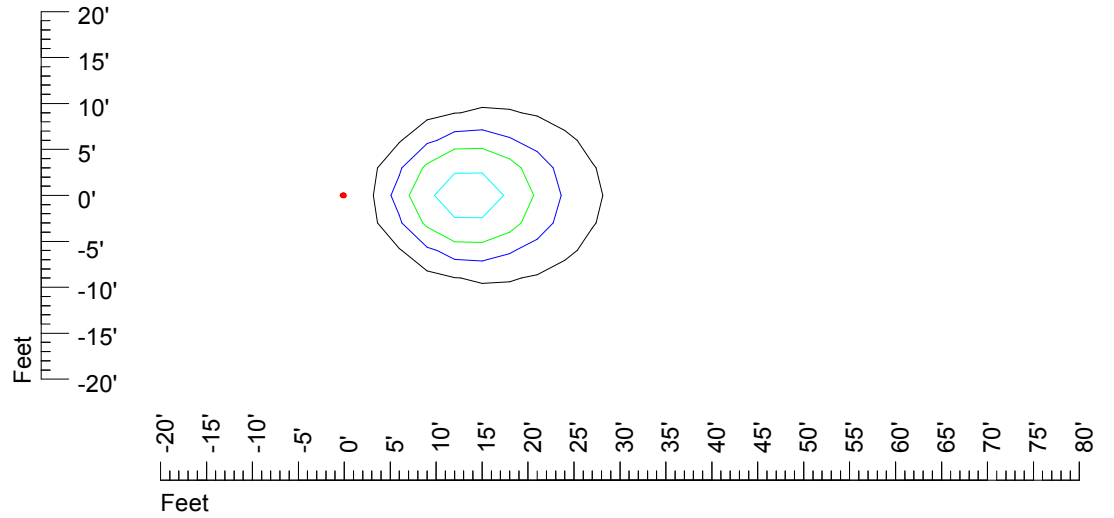

Mounting height 11' Tilt 30°

Mounting height 11' Tilt 15°

Mounting height 11' Tilt 45°

IES Photometric files MR16 LED 12v4w H368C-10

Isoline template 15' mounting height

Isoline values — 0.1 fc — 0.25 fc — 0.5 fc — 1.0 fc — 2.0 fc

Mounting height 15' Tilt 0°

Mounting height 15' Tilt 30°

Mounting height 15' Tilt 15°

Mounting height 15' Tilt 45°

IES Photometric files MR16 LED 12v4w H368C-10

Isoline template 20' mounting height

Isoline values — 0.1 fc — 0.25 fc — 0.5 fc — 1.0 fc — 2.0 fc

Mounting height 20' Tilt 0°

Mounting height 20' Tilt 30°

Mounting height 20' Tilt 15°

Mounting height 20' Tilt 45°

IES Photometric files MR16 LED 12v4w H368C-10

Isoline template 25' mounting height

Isoline values — 0.1 fc — 0.25 fc — 0.5 fc — 1.0 fc — 2.0 fc