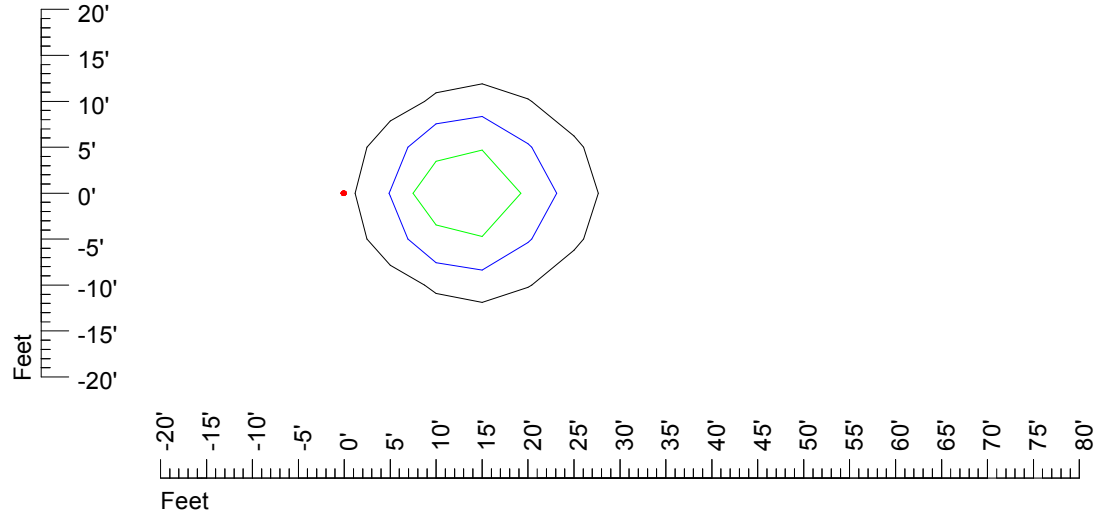

Mounting height 25' Tilt 30°