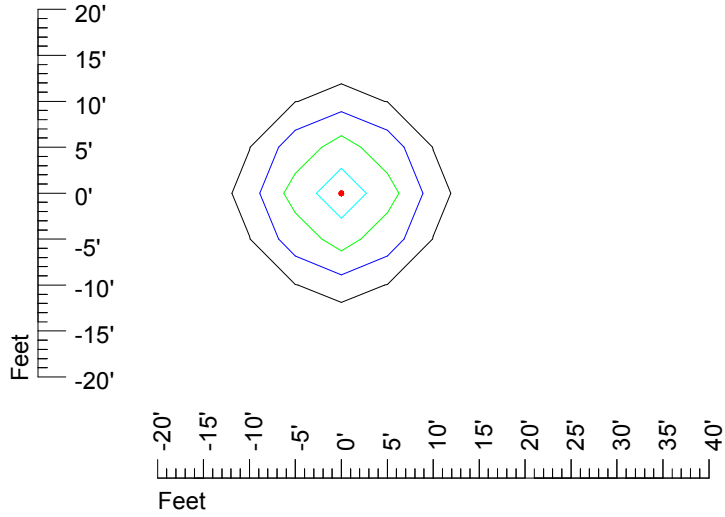

Mounting height 11' Tilt 30°

Mounting height 11' Tilt 15°

Mounting height 11' Tilt 45°

IES Photometric files MR16 LED 12v4w H368C-10

Isoline template 15' mounting height

Isoline values — 0.1 fc — 0.25 fc — 0.5 fc — 1.0 fc — 2.0 fc

Mounting height 15' Tilt 0°

Mounting height 15' Tilt 30°

Mounting height 15' Tilt 15°

Mounting height 15' Tilt 45°

IES Photometric files MR16 LED 12v4w H368C-10

Isoline template 20' mounting height

Isoline values — 0.1 fc — 0.25 fc — 0.5 fc — 1.0 fc — 2.0 fc

Mounting height 20' Tilt 0°

Mounting height 20' Tilt 30°

Mounting height 20' Tilt 15°

Mounting height 20' Tilt 45°

IES Photometric files MR16 LED 12v4w H368C-10

Isoline template 25' mounting height

Isoline values — 0.1 fc — 0.25 fc — 0.5 fc — 1.0 fc — 2.0 fc

Mounting height 25' Tilt 0°

Mounting height 25' Tilt 30°

Mounting height 25' Tilt 15°

Mounting height 25' Tilt 45°

IES Photometric files MR16 LED 12v4w H368C-10

Isoline template 30' mounting height

Isoline values — 0.1 fc — 0.25 fc — 0.5 fc — 1.0 fc — 2.0 fc