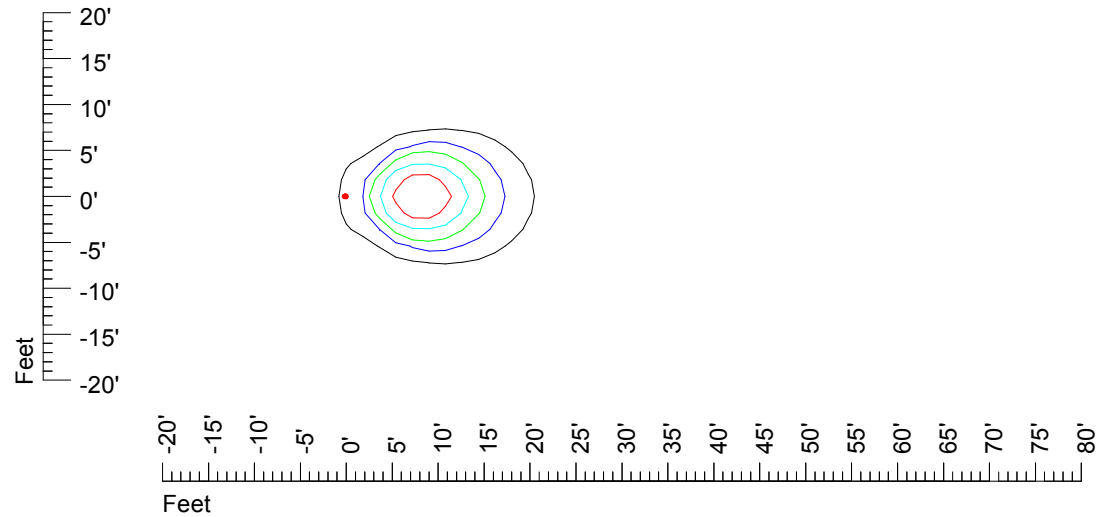

IES Photometric files MR16 LED 12v4w H368C-10

Isoline template 7' mounting height

Isoline values — 0.1 fc — 0.25 fc — 0.5 fc — 1.0 fc — 2.0 fc

Mounting height 7' Tilt 0°

Mounting height 7' Tilt 30°

Mounting height 7' Tilt 15°

Mounting height 7' Tilt 45°

IES Photometric files MR16 LED 12v4w H368C-10

Isoline template 9' mounting height

Isoline values — 0.1 fc — 0.25 fc — 0.5 fc — 1.0 fc — 2.0 fc

Mounting height 9' Tilt 0°

Mounting height 9' Tilt 30°

Mounting height 9' Tilt 15°

Mounting height 9' Tilt 45°

IES Photometric files MR16 LED 12v4w H368C-10

Isoline template 11' mounting height

Isoline values — 0.1 fc — 0.25 fc — 0.5 fc — 1.0 fc — 2.0 fc

Mounting height 11' Tilt 0°