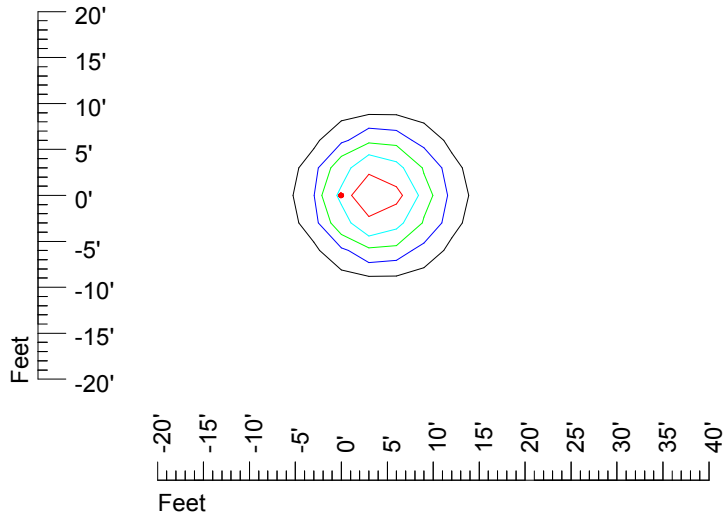

Mounting height 15' Tilt 15°